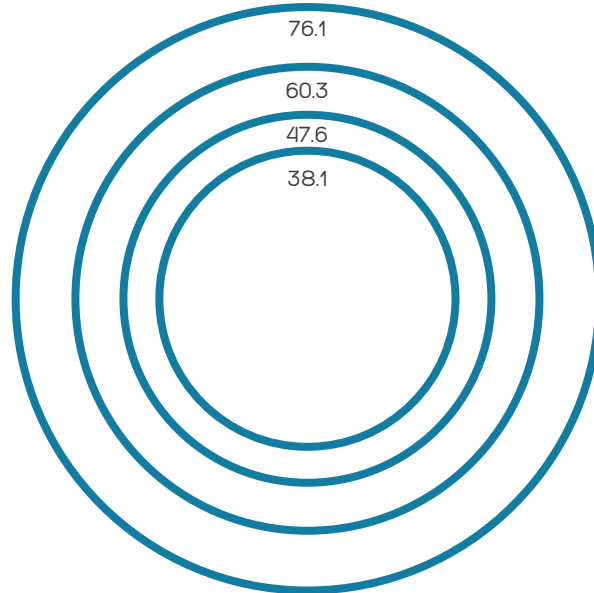

Industrial Tube
OUR PEOPLE DELIVER

Carbon Steel Squares

Carbon Steel Rectangles

Carbon Steel Flat Sided Ovals

Carbon Steel Elliptical

Industrial Tube
OUR PEOPLE DELIVER

Carbon Steel Rounds

Industrial Tube
OUR PEOPLE DELIVER

Stainless Steel Rounds