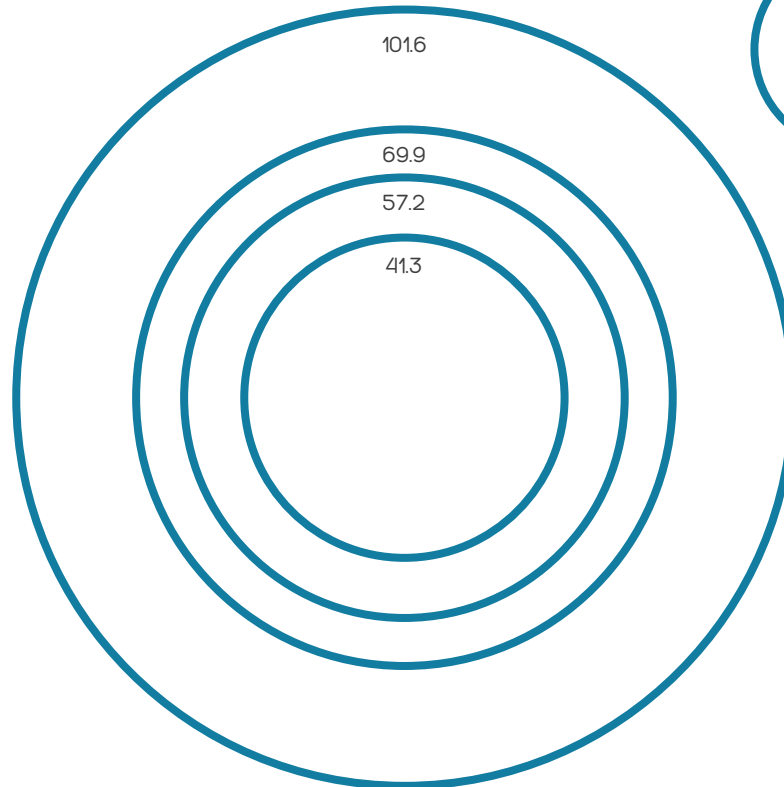

Industrial Tube
OUR PEOPLE DELIVER

Carbon Steel Squares

Carbon Steel Rectangles

Carbon Steel Flat Sided Ovals

Carbon Steel Elliptical

Industrial Tube
OUR PEOPLE DELIVER

Carbon Steel Rounds

Industrial Tube
OUR PEOPLE DELIVER

Stainless Steel Rounds